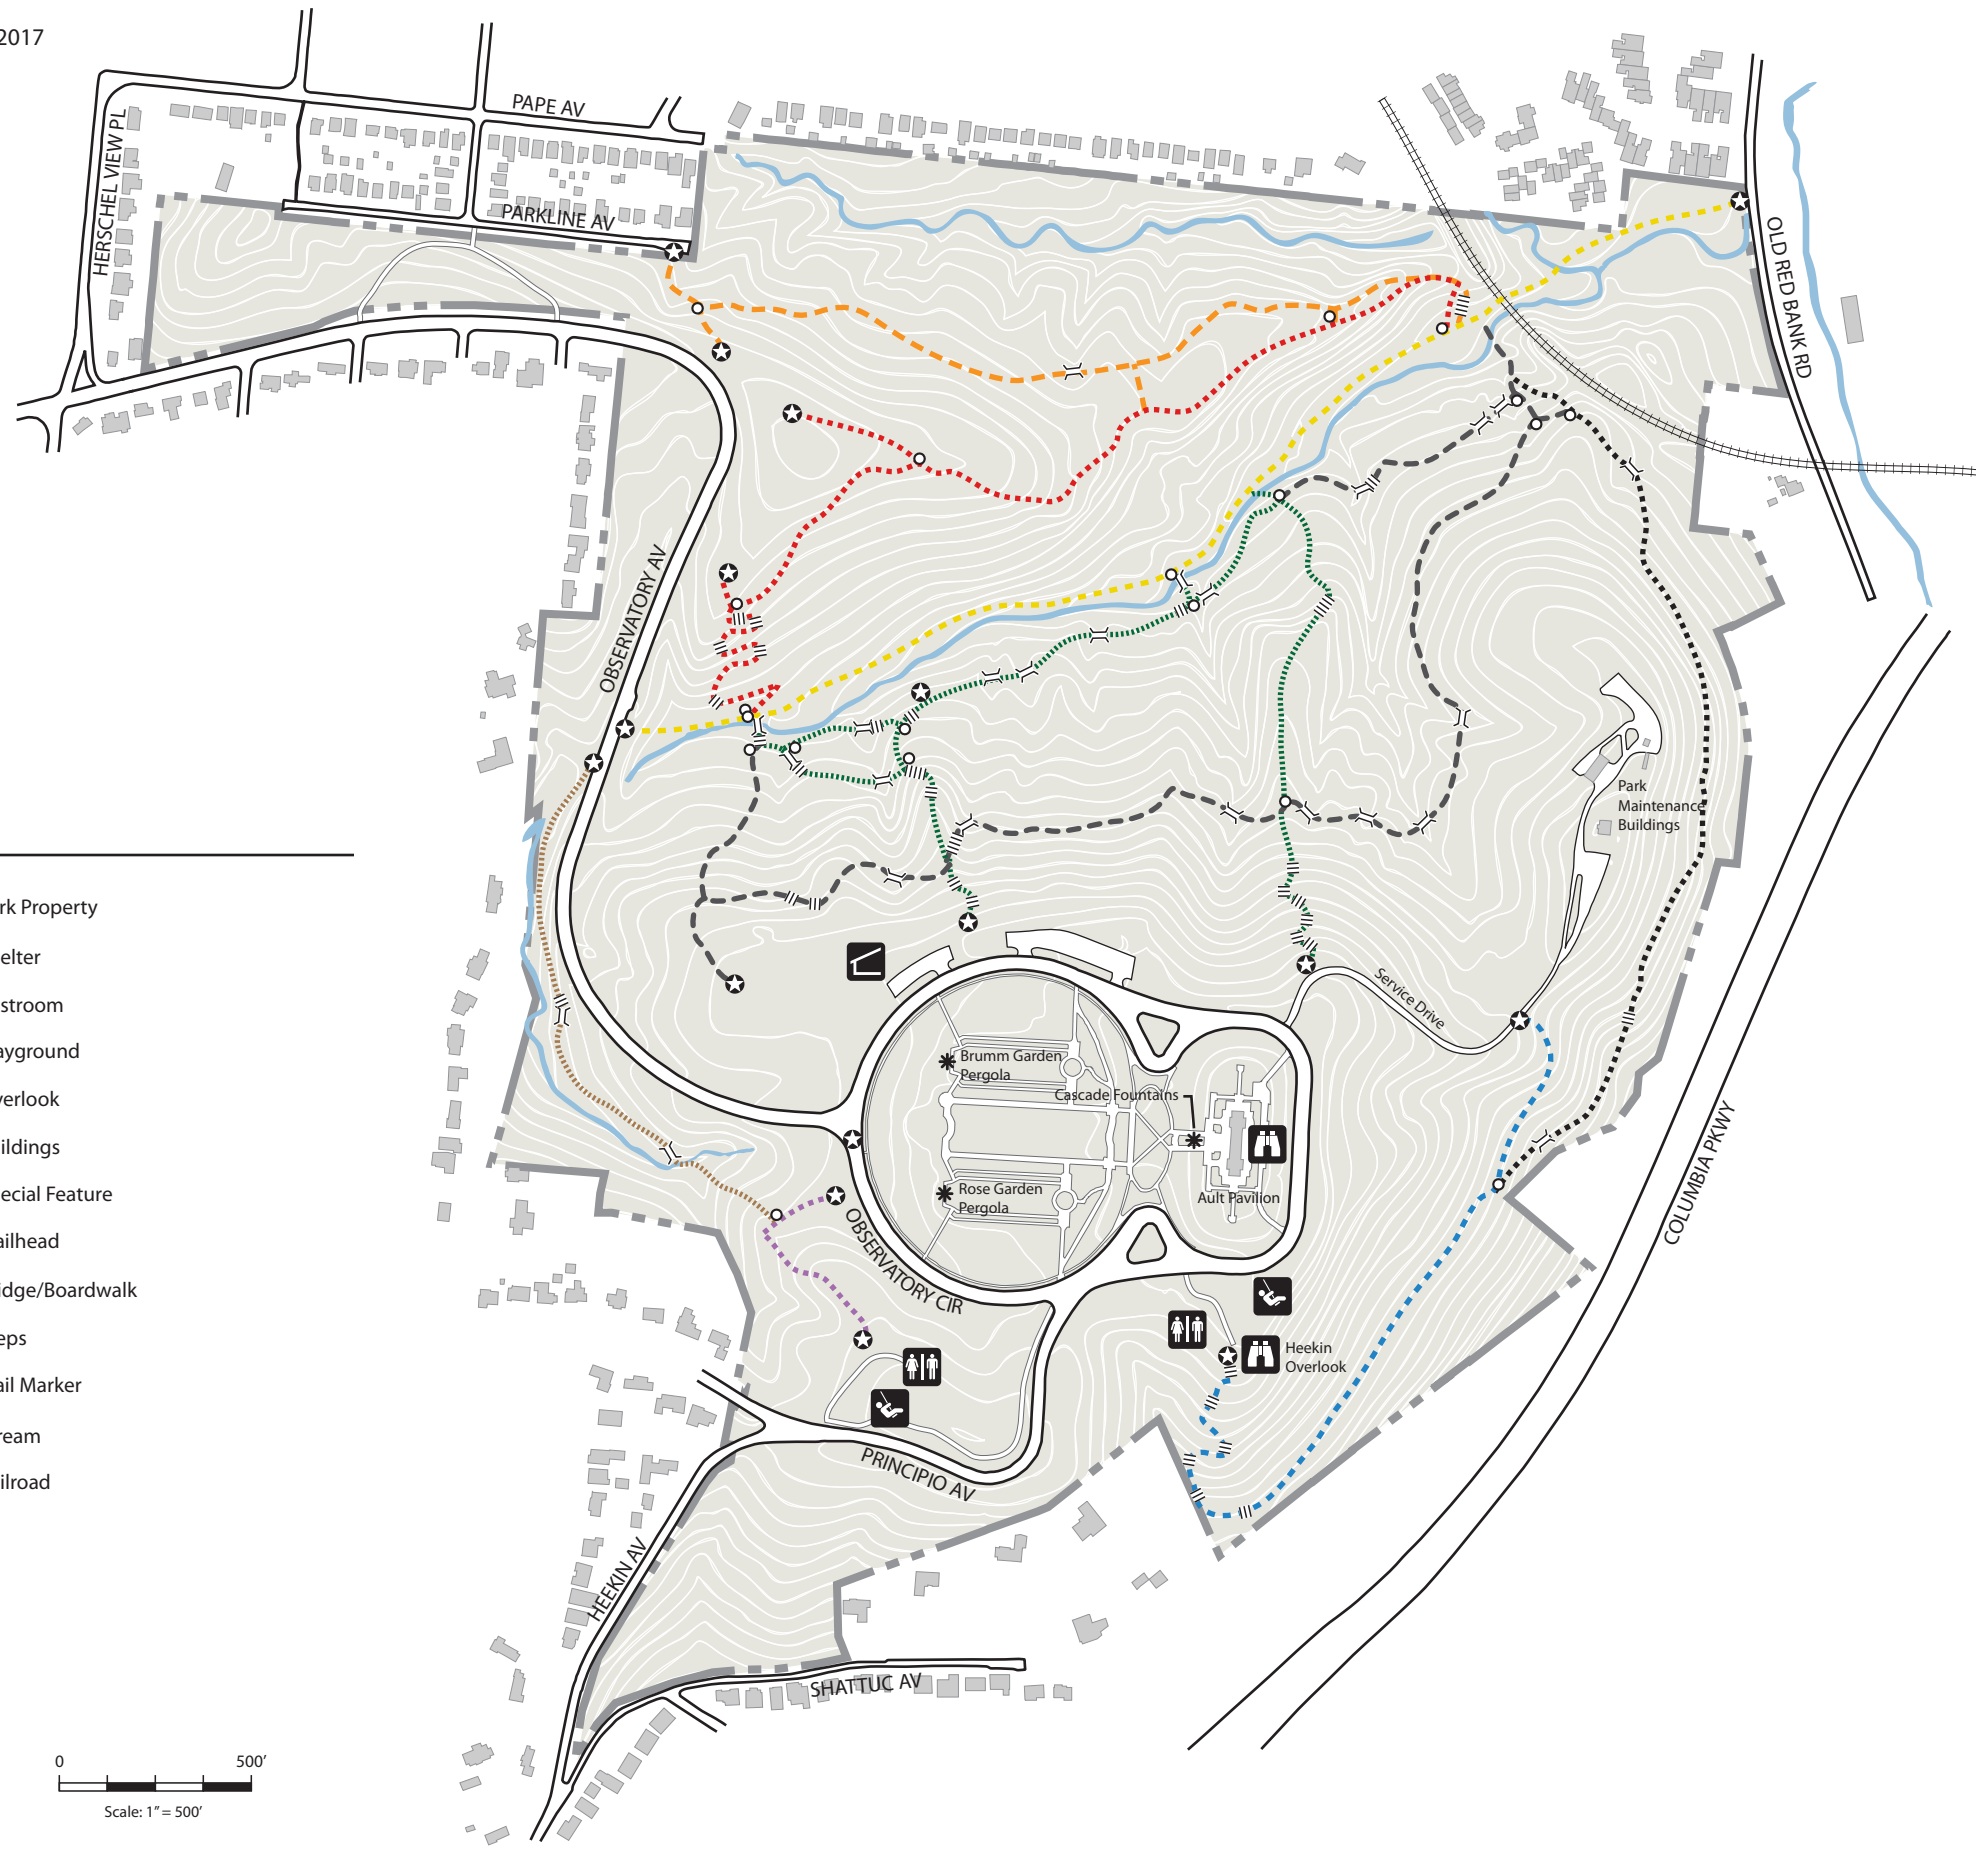

# Ault Park

3600 Observatory Avenue  
Cincinnati, OH 45208

## LEGEND

- Park Property
- Shelter
- Restroom
- Playground
- Overlook
- Buildings
- Special Feature
- Trailhead
- Bridge/Boardwalk
- Steps
- Trail Marker
- Stream
- Railroad

## NATURE TRAILS

- Brook Trail  
0.30 miles
- Bur Oak Trail (O)  
0.52 miles
- Cliff Trail (C)  
0.49 miles
- Forest Loop (F)  
1.02 miles
- Kid's Tree Trail (K)  
0.12 miles
- Shattuc Trail (S)  
0.43 miles
- Ridge Trail (R)  
0.72 miles
- Tree Trail (T)  
0.86 miles
- Valley Trail (V)  
0.64 miles