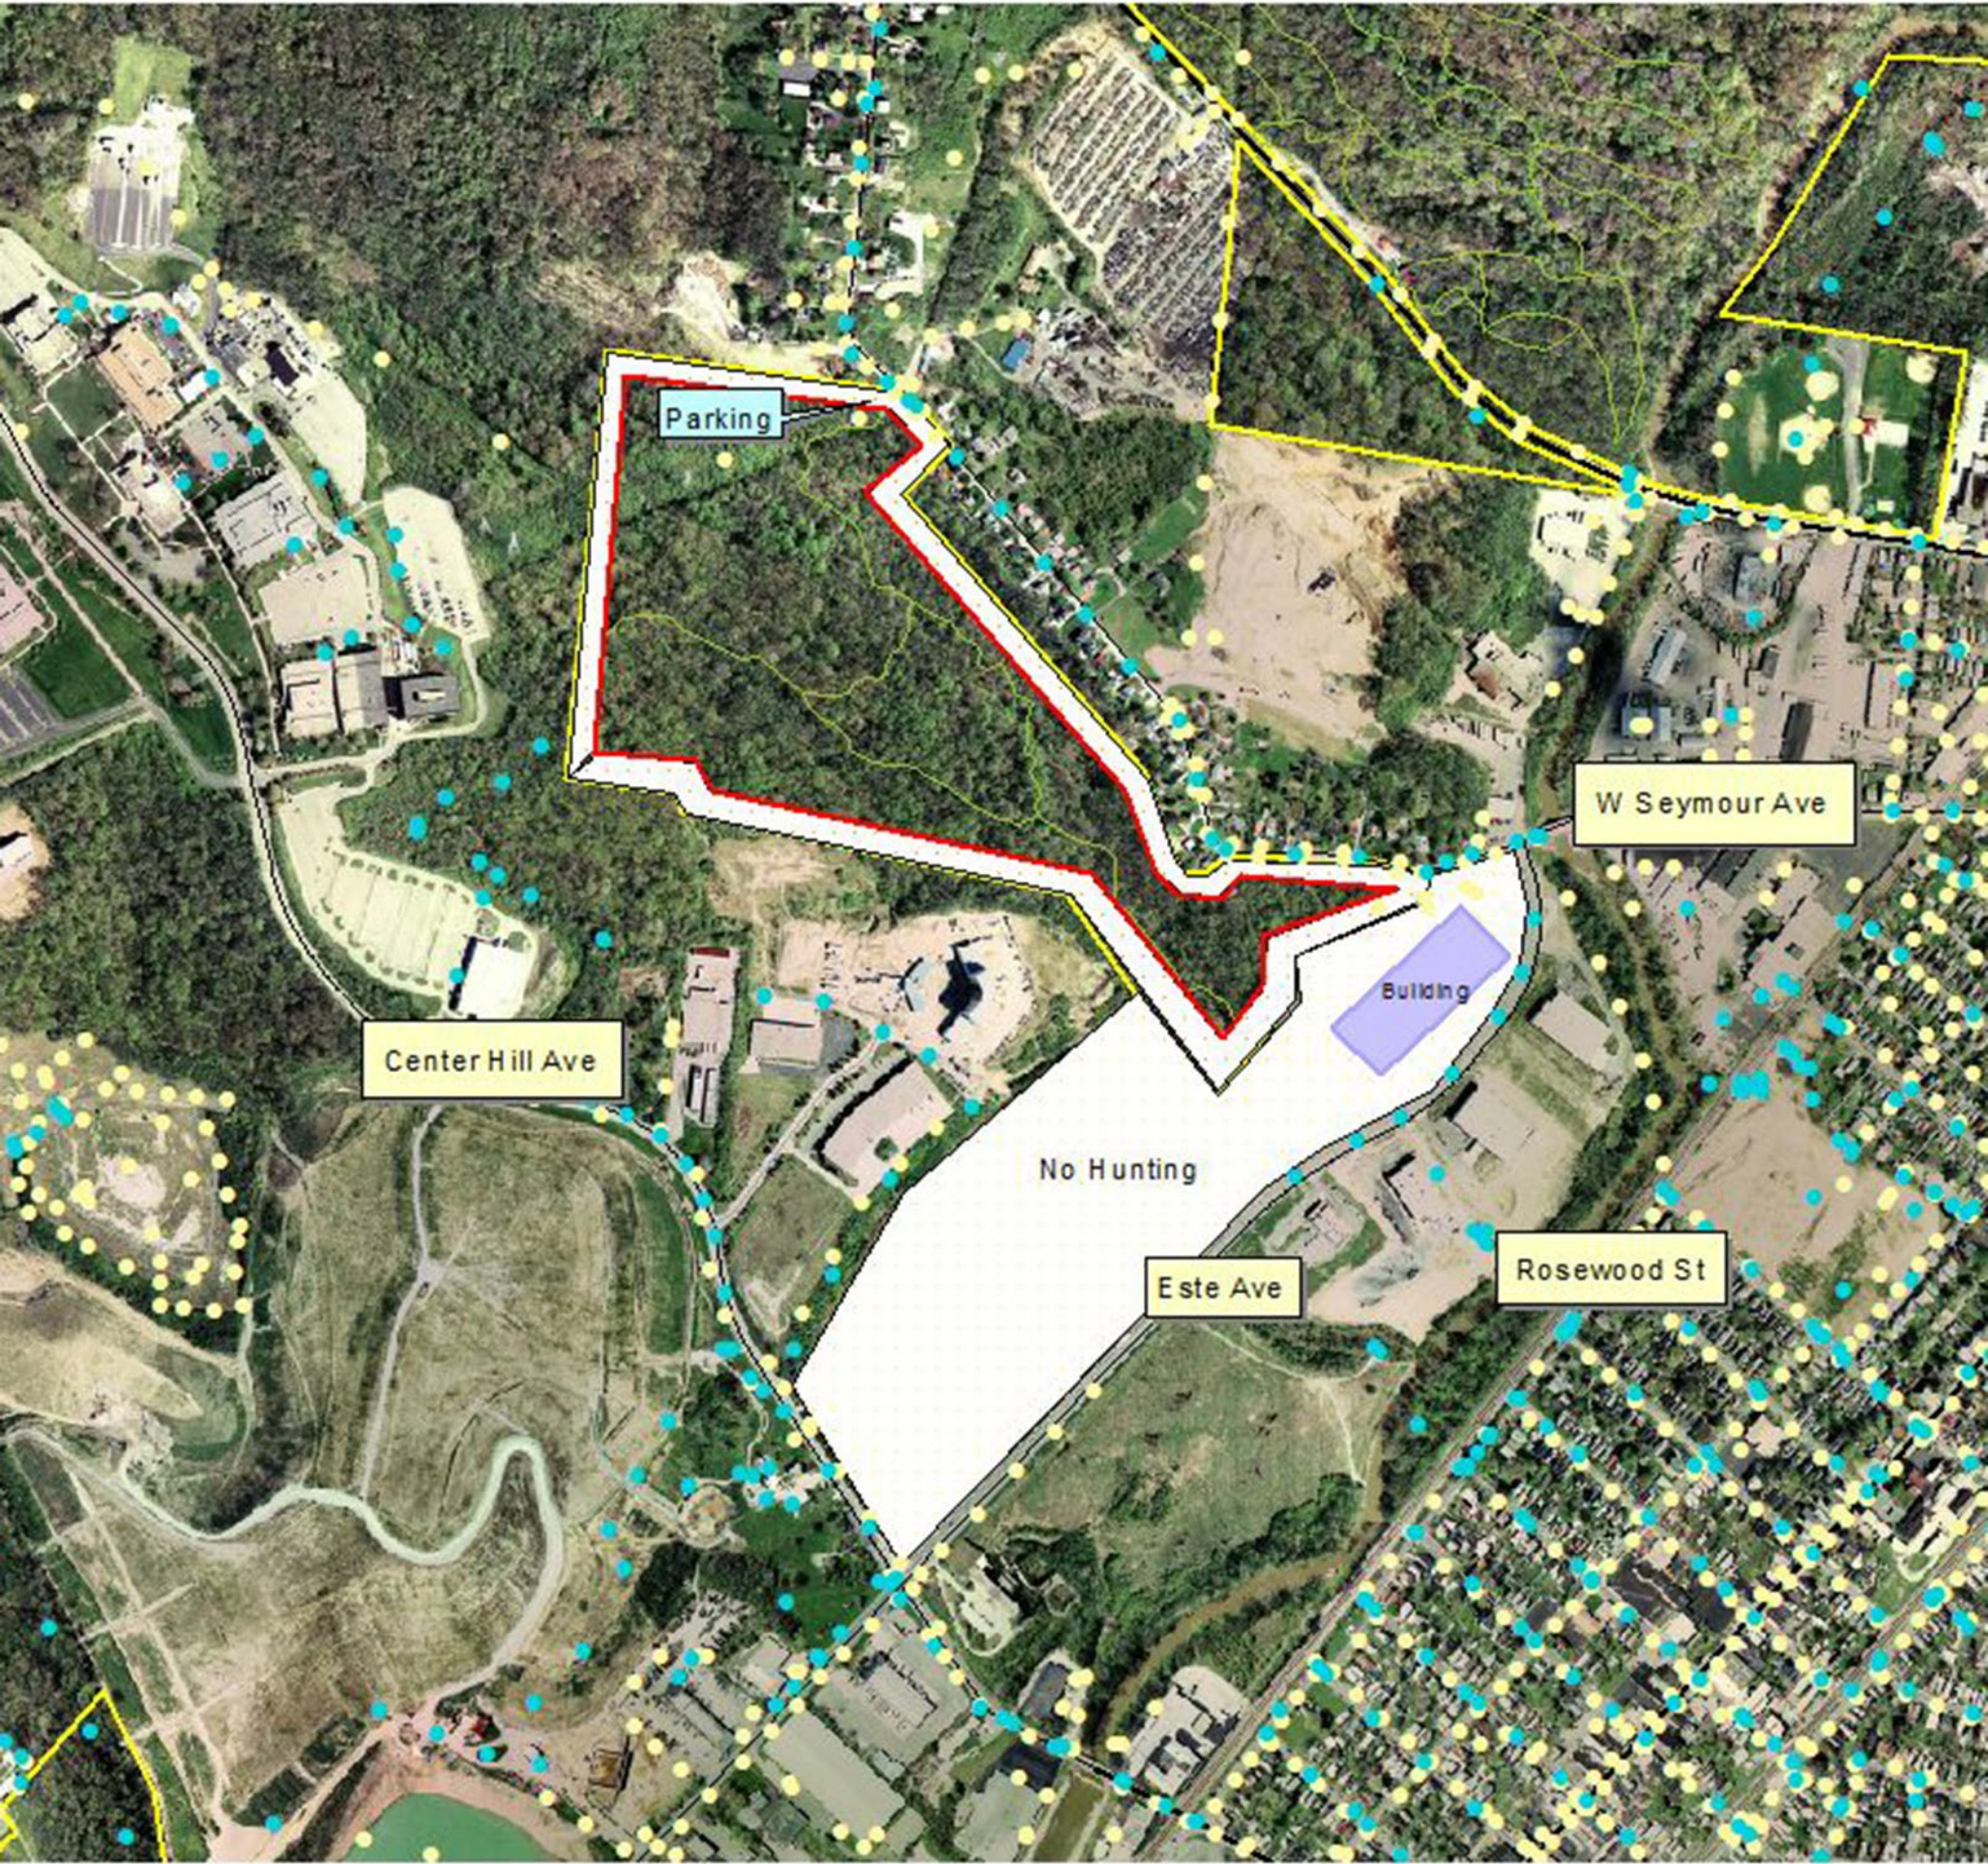

Seymour

Legend

- Manhole
- Utility Pole
- ▭ Hunting Zone
- ▭ Buffer Zone (30 yds)
- ▭ Cincinnati Park

300 0 300 600 Yards